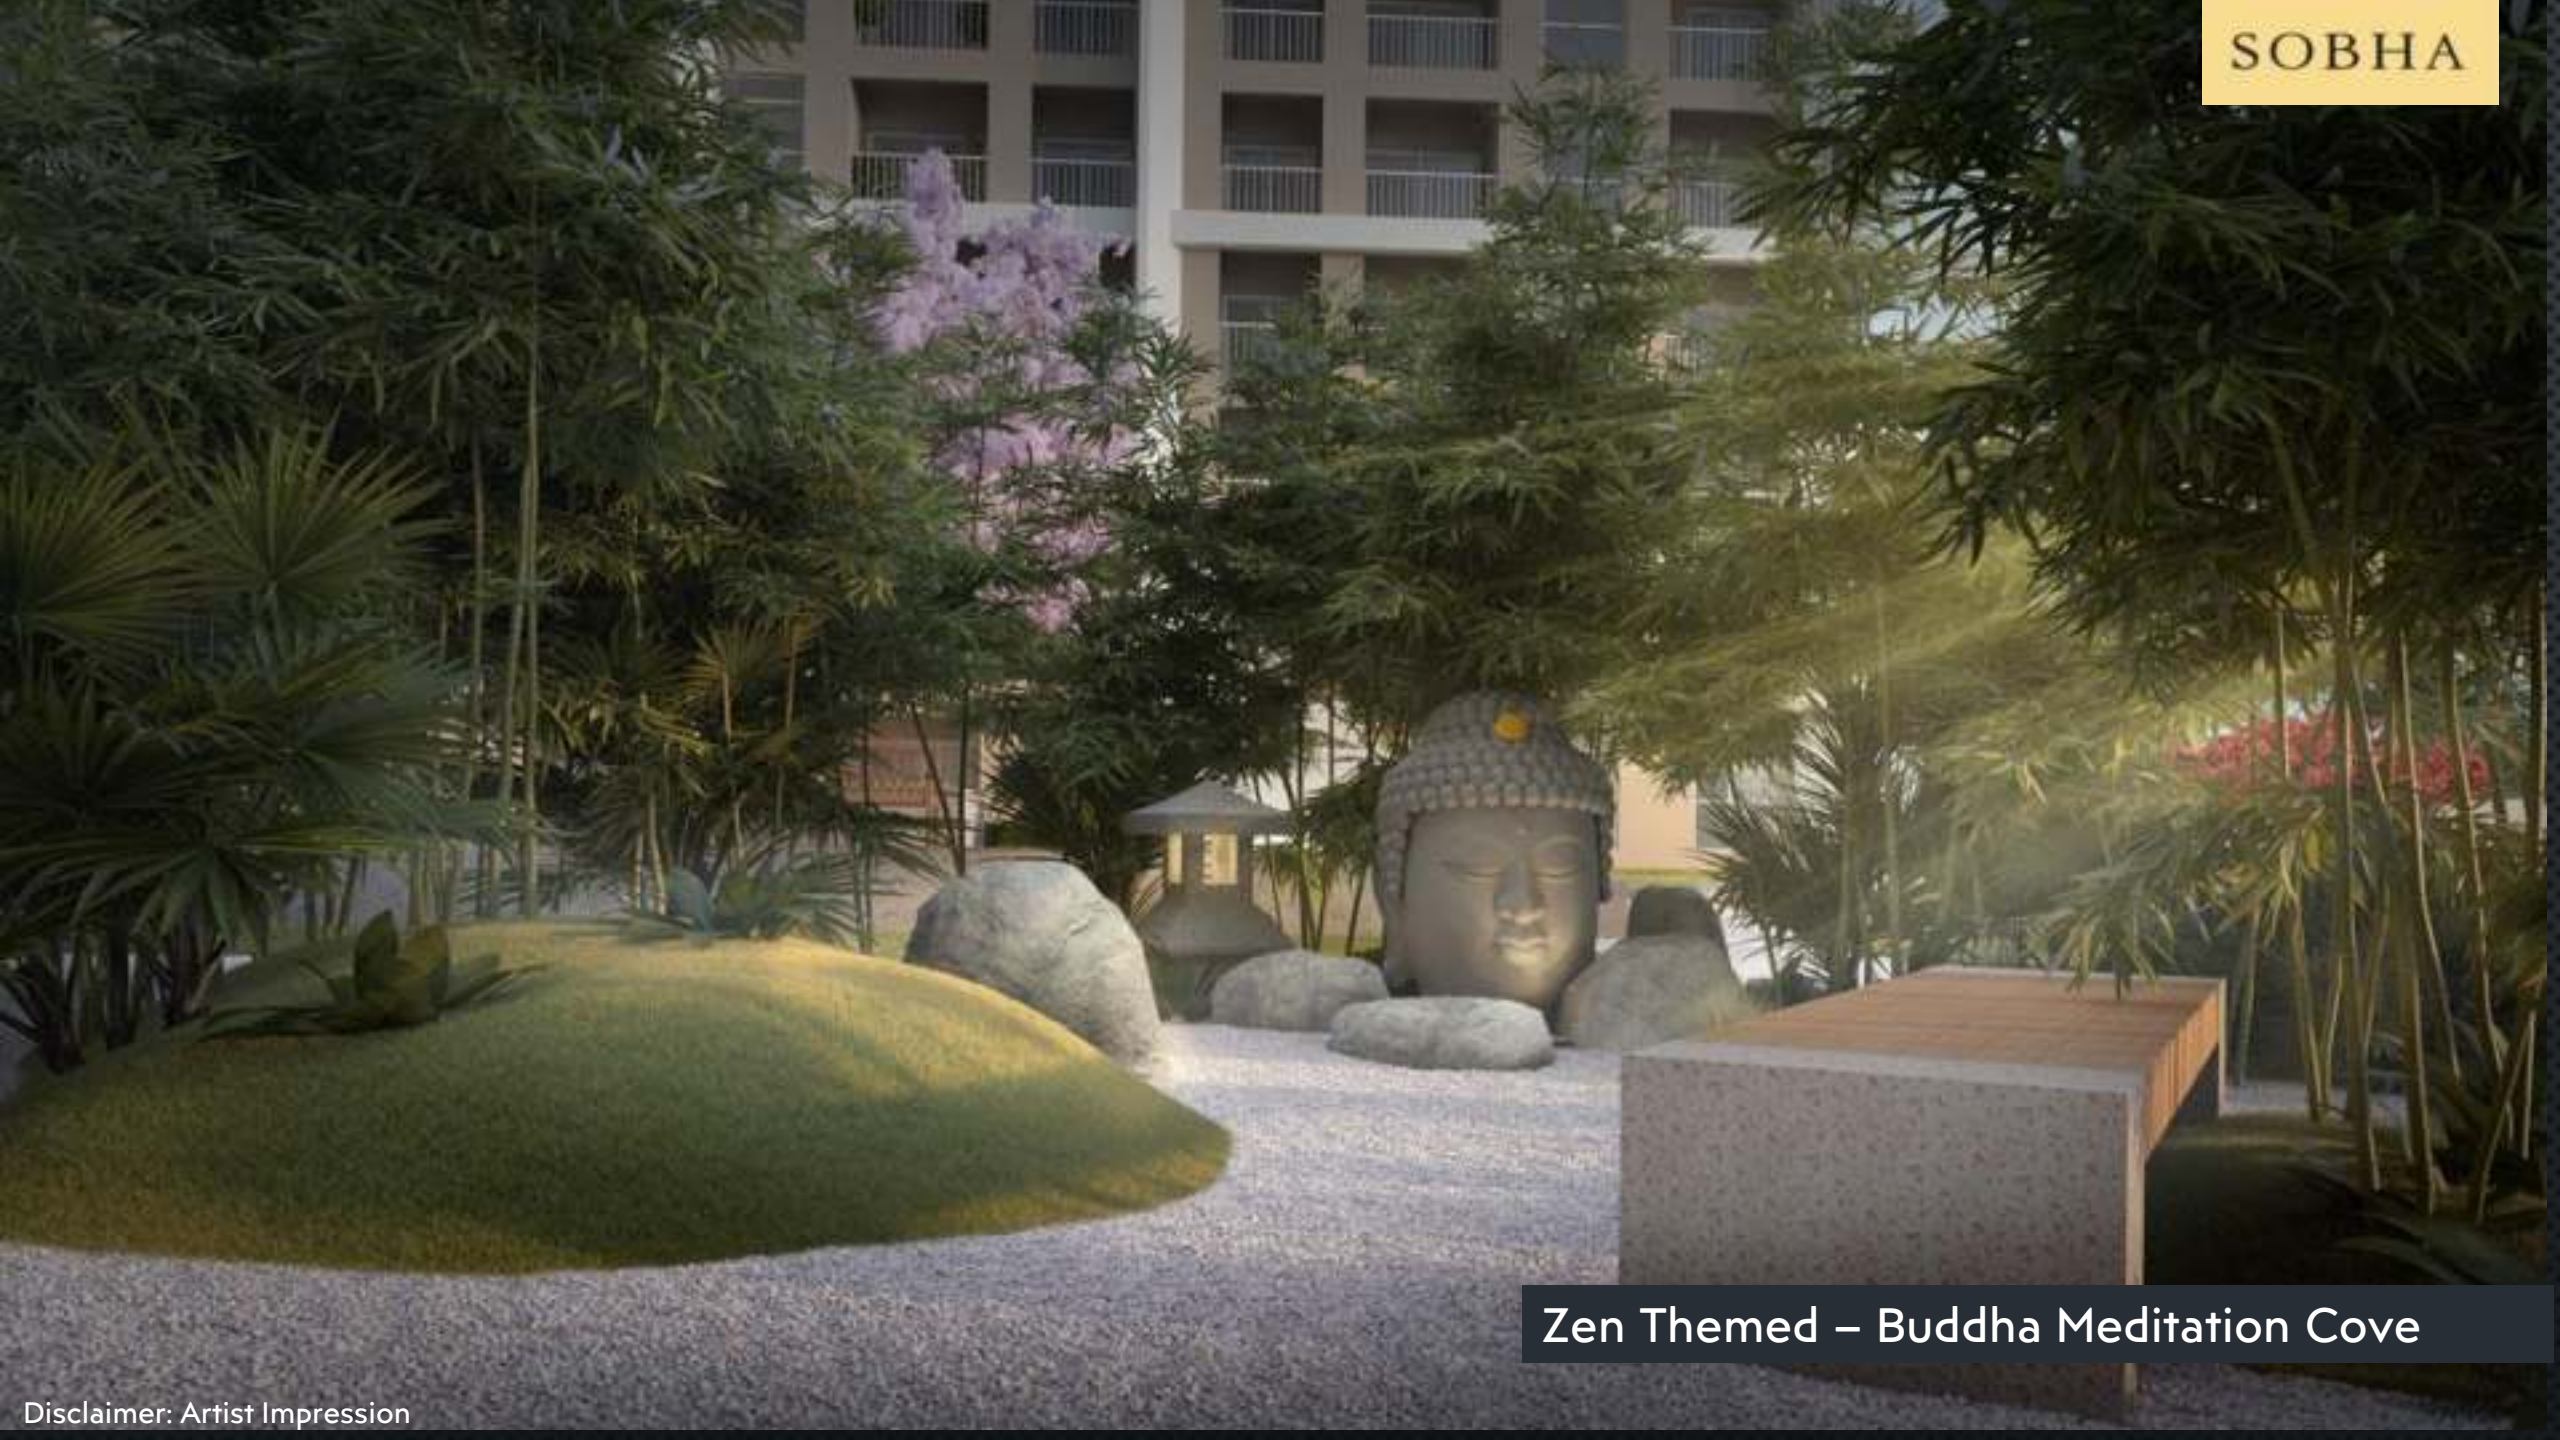

SOBHA  
**dream**gardens  
ZEN · BALANCED LIVING

PROJECT  
OVERVIEW -  
IMAGES

Bird's Eye View of SOBHA Dream Gardens

Disclaimer: Artist Impression

Towers – Elevation view

Towers –  
Elevation view with guest car parking

Project landscape – Evening view

Project landscape

Project landscape

Project Artificial bridge

PROJECT  
OVERVIEW -  
AMENITIES

Zen Themed - Torii Gate

Zen Themed -Torii Gate

Multi Layered Swimming pool

Kids Play Area

Zen Themed – Bamboo Walk

Zen Themed – Buddha Meditation Cove

CLUBHOUSE –  
ZEN-THEMED 40,000  
SQFT. CLUBHOUSE

Clubhouse